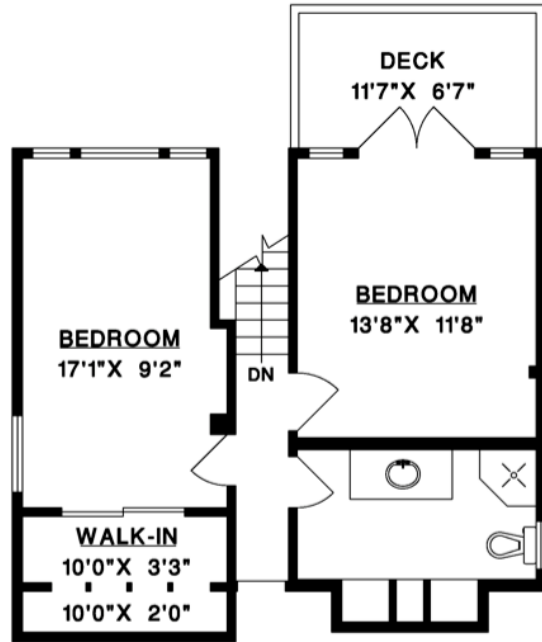

# SHIRLEY CLARKE

WEST VANCOUVER'S FINEST REAL ESTATE

+1-604-258-8808  
shirley@shirleyclarke.ca

1128 DUCHESS AVENUE  
WEST VANCOUVER

MAIN FLOOR	985 SQ.FT.
UPPER FLOOR	590 SQ.FT.
LOWER FLOOR	953 SQ.FT.
<b>TOTAL</b>	<b>2,528 SQ.FT.</b>
STUDIO	436 SQ.FT.
DECKS	301 SQ.FT.

UPPER FLOOR

MAIN FLOOR

LOWER FLOOR

6'8" X 2'4"