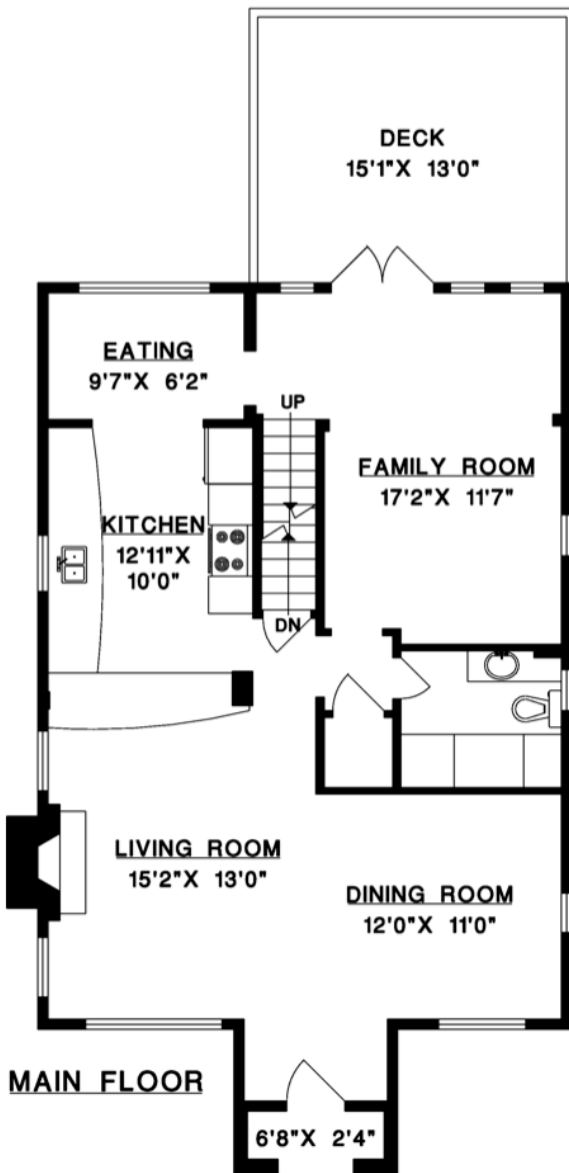

# SHIRLEY CLARKE

WEST VANCOUVER'S FINEST REAL ESTATE

+1-604-258-8808  
shirley@shirleyclarke.ca

1128 DUCHESS AVENUE  
WEST VANCOUVER

MAIN FLOOR	985 SQ.FT.
UPPER FLOOR	590 SQ.FT.
LOWER FLOOR	953 SQ.FT.
<b>TOTAL</b>	<b>2,528 SQ.FT.</b>
STUDIO	436 SQ.FT.
DECKS	301 SQ.FT.

UPPER FLOOR

MAIN FLOOR

LOWER FLOOR

6'8" X 2'4"