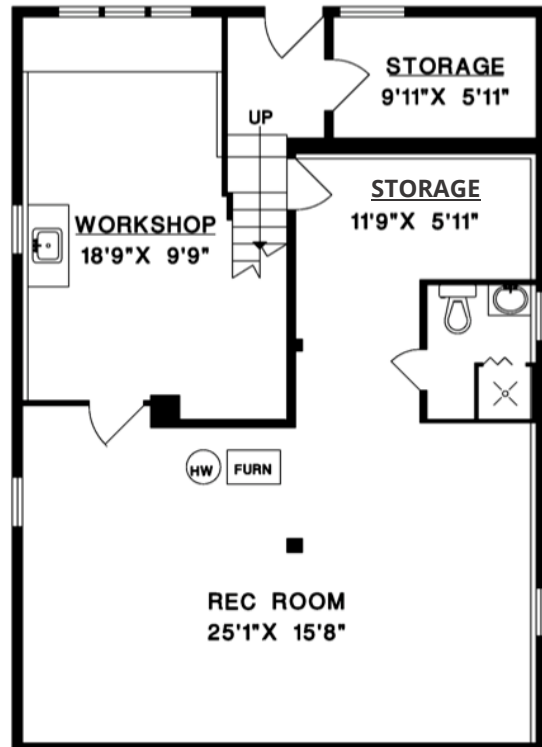

# SHIRLEY CLARKE

WEST VANCOUVER'S FINEST REAL ESTATE

+1-604-258-8808  
shirley@shirleyclarke.ca

1128 DUCHESS AVENUE  
WEST VANCOUVER

MAIN FLOOR	985 SQ.FT.
UPPER FLOOR	590 SQ.FT.
LOWER FLOOR	953 SQ.FT.
<b>TOTAL</b>	<b>2,528 SQ.FT.</b>
STUDIO	436 SQ.FT.
DECKS	301 SQ.FT.

UPPER FLOOR

MAIN FLOOR

LOWER FLOOR

6'8" X 2'4"