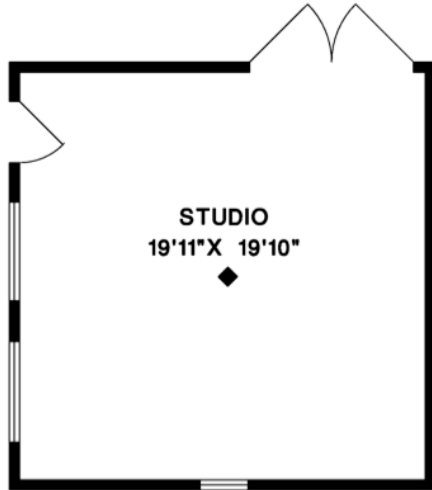

# SHIRLEY CLARKE

WEST VANCOUVER'S FINEST REAL ESTATE

+1-604-258-8808  
shirley@shirleyclarke.ca

1128 DUCHESS AVENUE  
WEST VANCOUVER

MAIN FLOOR	985 SQ.FT.
UPPER FLOOR	590 SQ.FT.
LOWER FLOOR	953 SQ.FT.
<b>TOTAL</b>	<b>2,528 SQ.FT.</b>
STUDIO	436 SQ.FT.
DECKS	301 SQ.FT.

UPPER FLOOR

MAIN FLOOR

LOWER FLOOR

6'8" X 2'4"