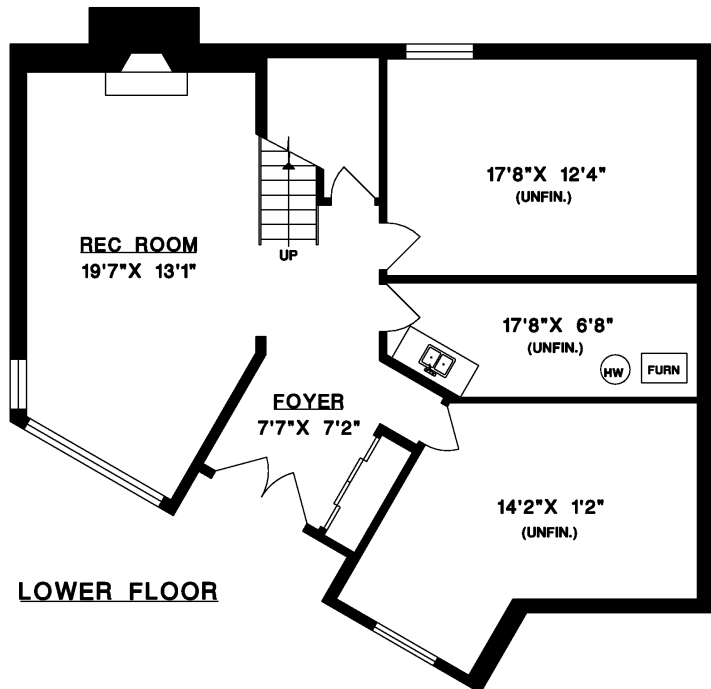

SHIRLEY CLARKE

WEST VANCOUVER'S FINEST REAL ESTATE

+1-604-258-8808

shirley@shirleyclarke.ca

1449 FULTON AVENUE
WEST VANCOUVER

MAIN FLOOR	1,255 SQ.FT.
UPPER FLOOR	981 SQ.FT.
* LOWER FLOOR	1,198 SQ.FT.
TOTAL	3,434 SQ.FT.
GARAGE	460 SQ.FT.
DECK	98 SQ.FT.
*INCLUDES UNFINISHED AREA	