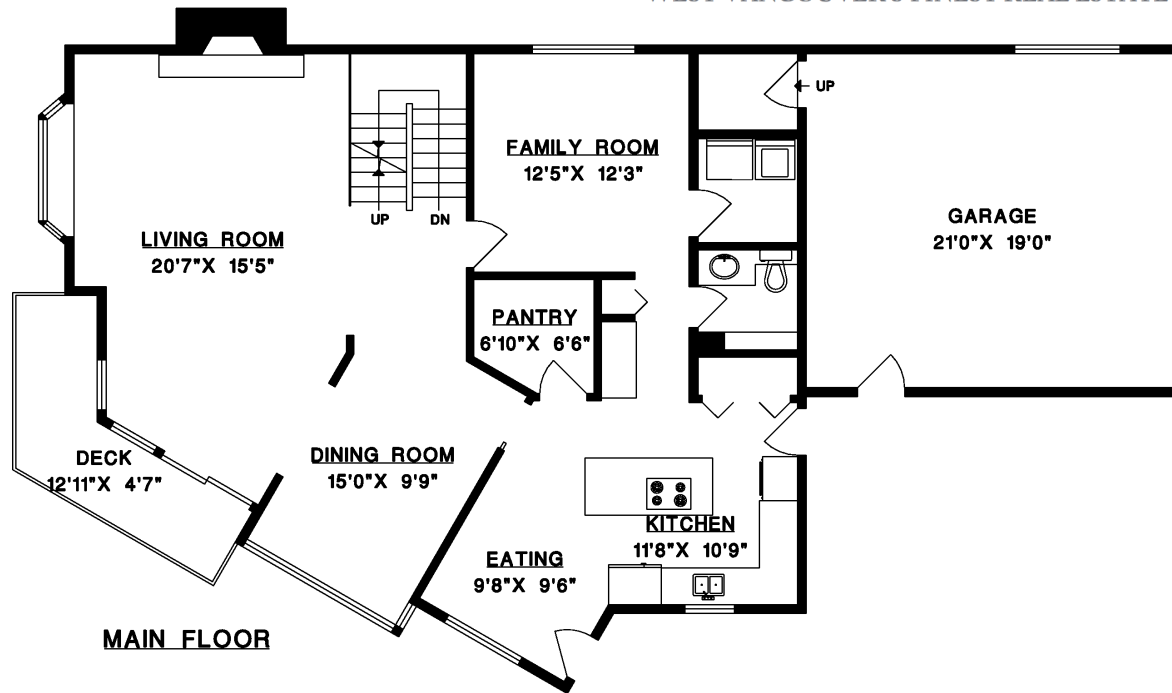

SHIRLEY CLARKE

WEST VANCOUVER'S FINEST REAL ESTATE

+1-604-258-8808

shirley@shirleyclarke.ca

1449 FULTON AVENUE
WEST VANCOUVER

MAIN FLOOR	1,255 SQ.FT.
UPPER FLOOR	981 SQ.FT.
* LOWER FLOOR	1,198 SQ.FT.
TOTAL	3,434 SQ.FT.
GARAGE	460 SQ.FT.
DECK	98 SQ.FT.
*INCLUDES UNFINISHED AREA	