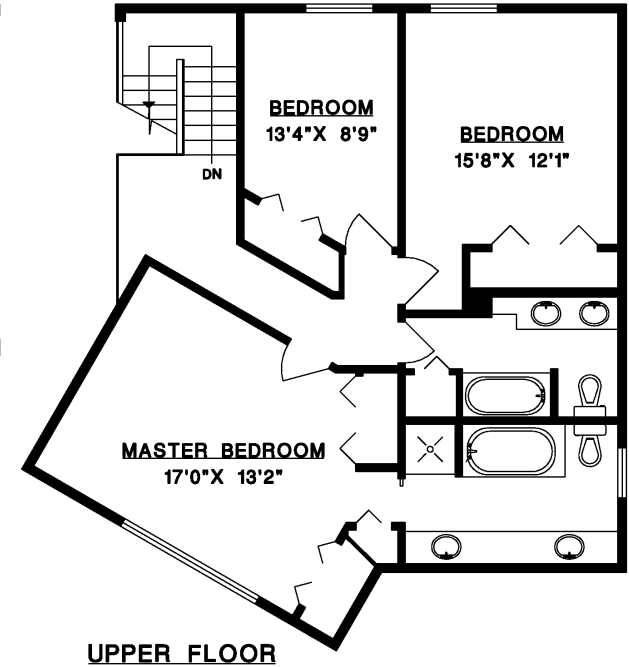

SHIRLEY CLARKE

WEST VANCOUVER'S FINEST REAL ESTATE

+1-604-258-8808

shirley@shirleyclarke.ca

1449 FULTON AVENUE
WEST VANCOUVER

MAIN FLOOR	1,255 SQ.FT.
UPPER FLOOR	981 SQ.FT.
* LOWER FLOOR	1,198 SQ.FT.
TOTAL	3,434 SQ.FT.
GARAGE	460 SQ.FT.
DECK	98 SQ.FT.
*INCLUDES UNFINISHED AREA	